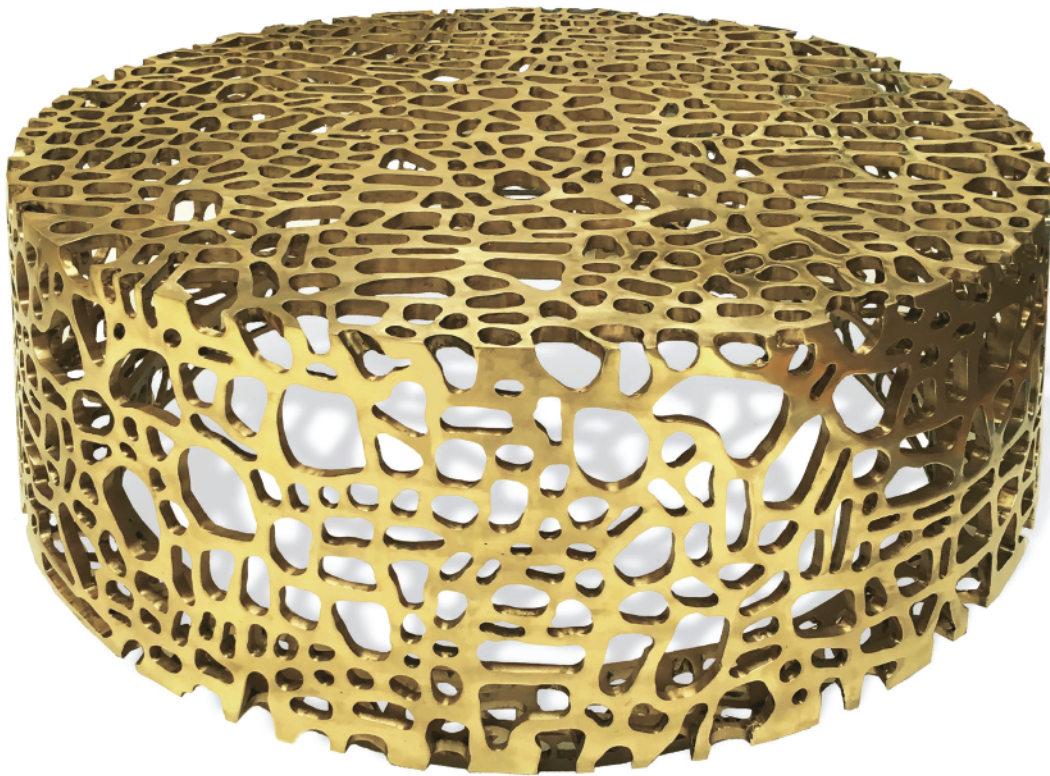

# IRONIES

UNA COCKTAIL TABLE / CAST BRASS

style no. / 426-01

sand cast brass in organic openwork pattern

dimensions / 41.5" diameter X 18"h

shown / vintage brass

available custom

IRONIES.COM