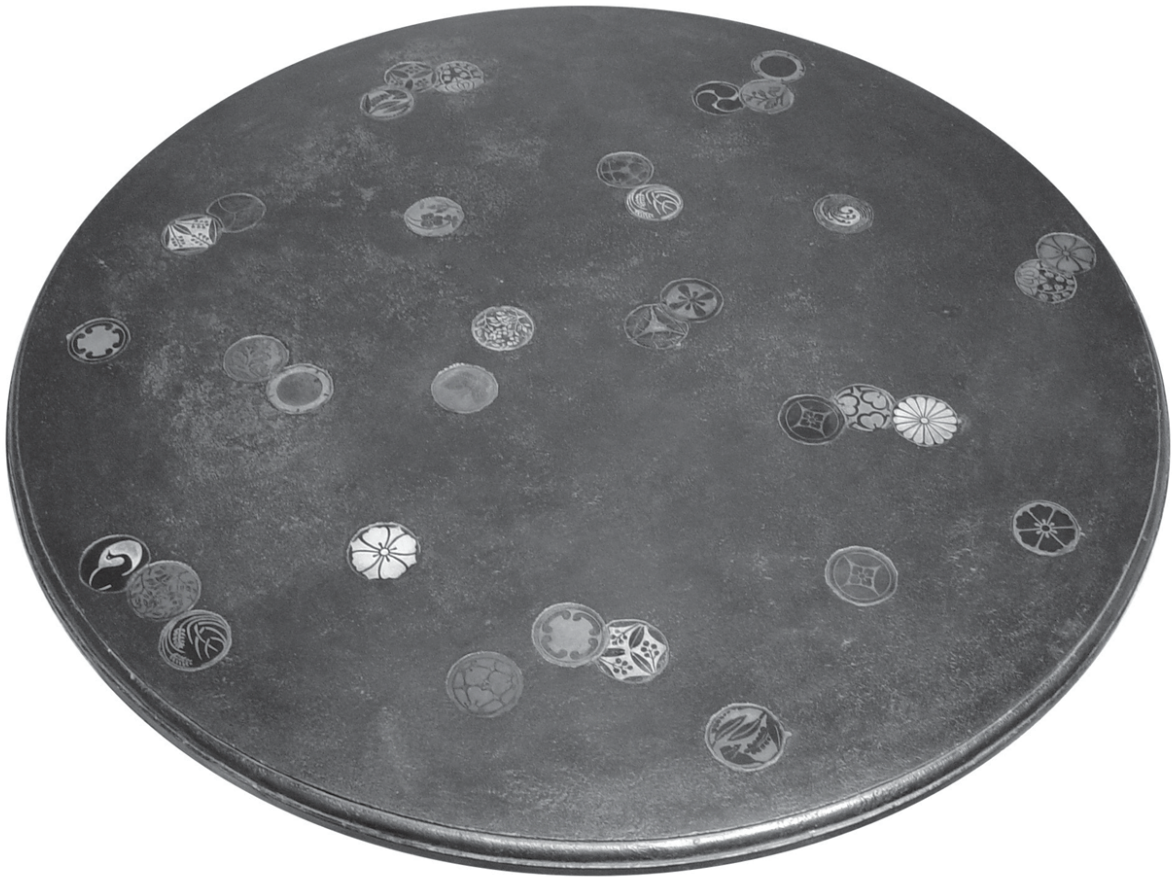

## KYOTO CAST STONE

style no. / large P-534

1.5" top with straight edge detail, inlaid with  
hand-cast, randomly arrayed traditional kamon  
dimensions / 60" diameter x 1.5" thickness

shown / black  
available custom