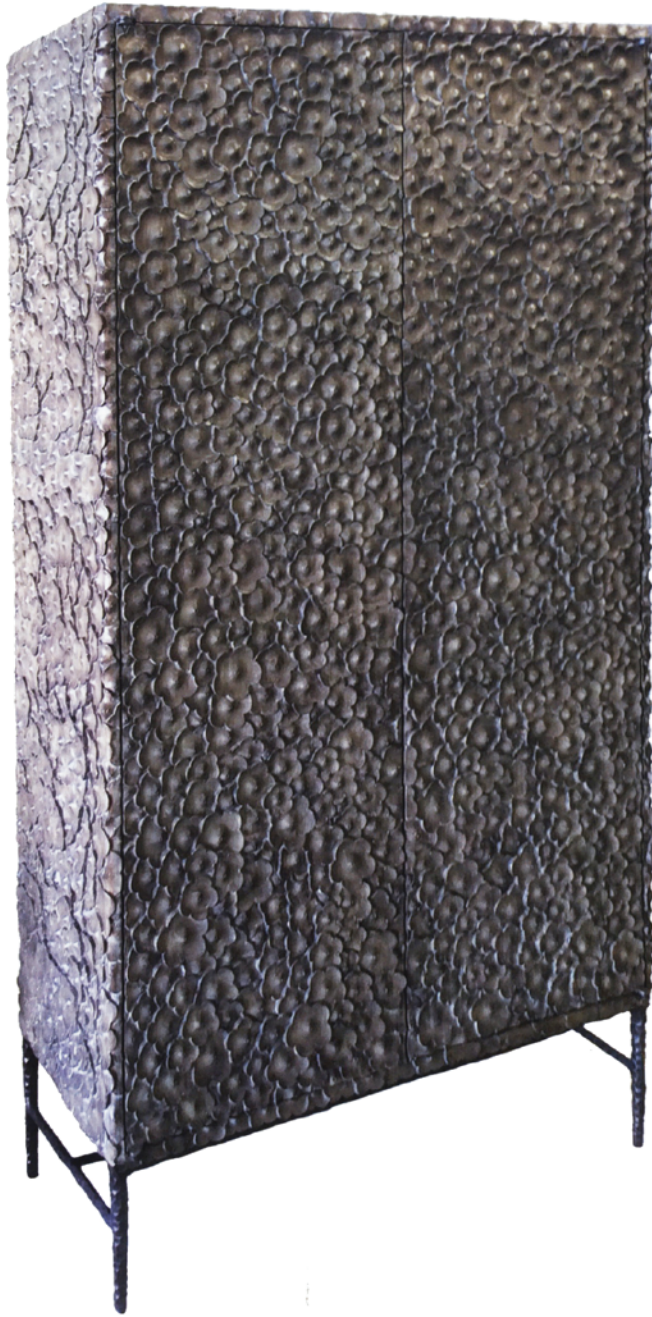

IRONIES

FLEUR CABINET

style no. / 737-01

hardwood cabinet encased with hand-carved flowers,
textured sand cast brass base, magnetic touch latches

dimensions / 44"w X 18"d X 84" h

shown / fog, bronze

available custom