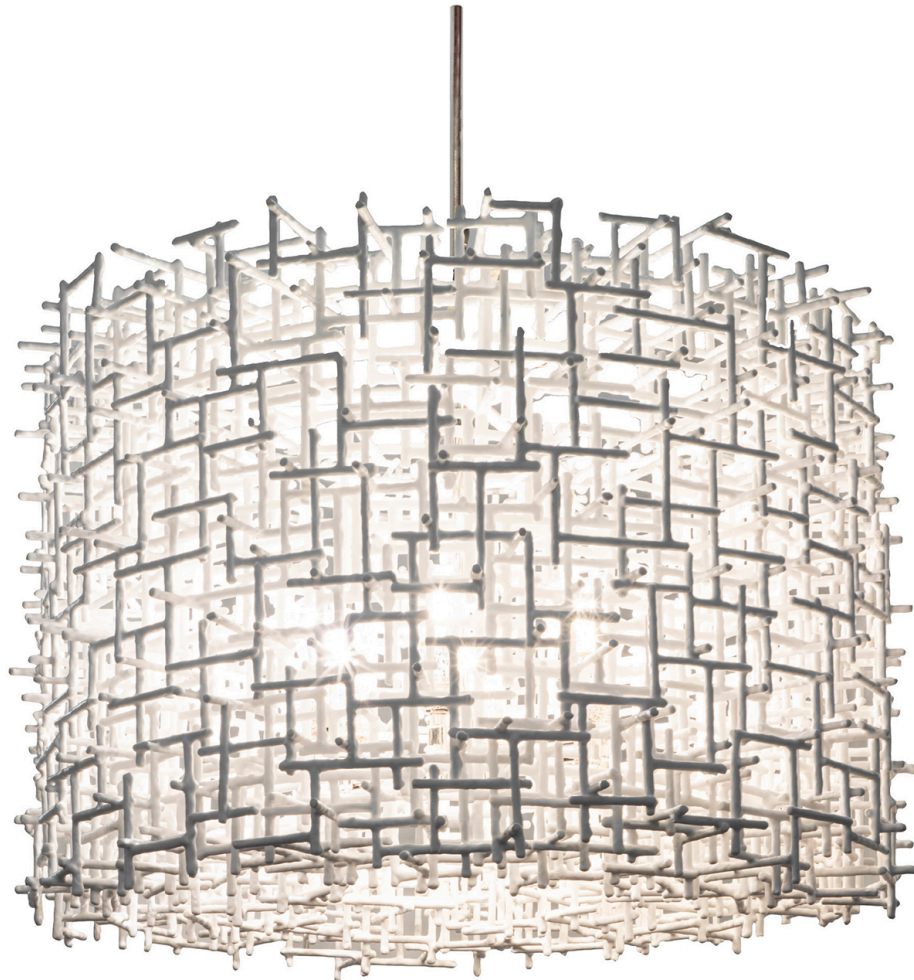

# IRONIES

## CROSSHATCH DRUM CHANDELIER

style no. / 576-05

handcrafted armature with opaque resin finish

fixture dimensions / 27" dia X 17.5" h

shown / white resin, nickel hardware

available custom

IRONIES.COM

© 2019 ALL DESIGNS PROPERTY OF IRONIES